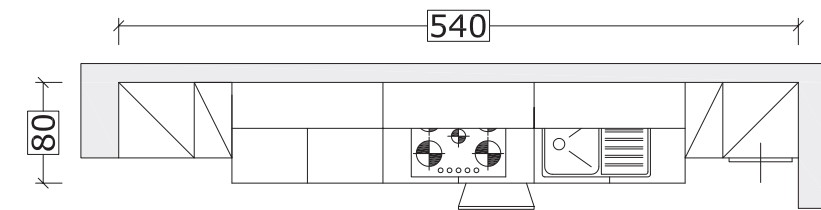

5

Soia

FIIORELLA

Fiorella is my passion