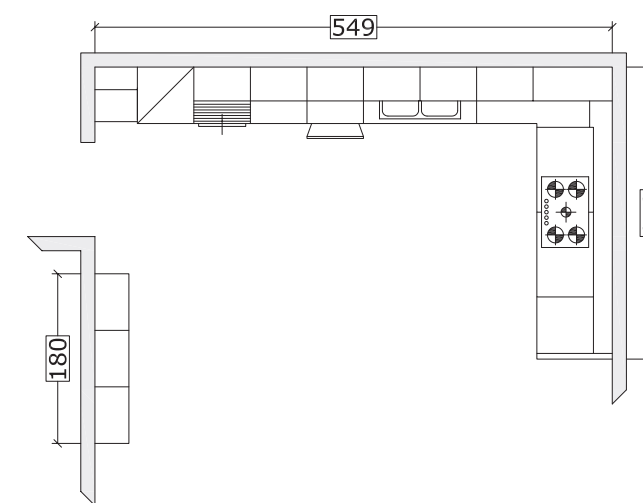

FIIORELLA

Fiorella is my heaven