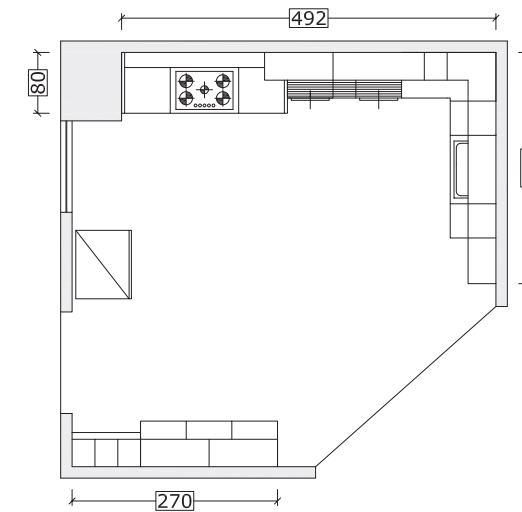

4

Steppa_Meringa

FIIORELLA

Fiorella is my inspiration