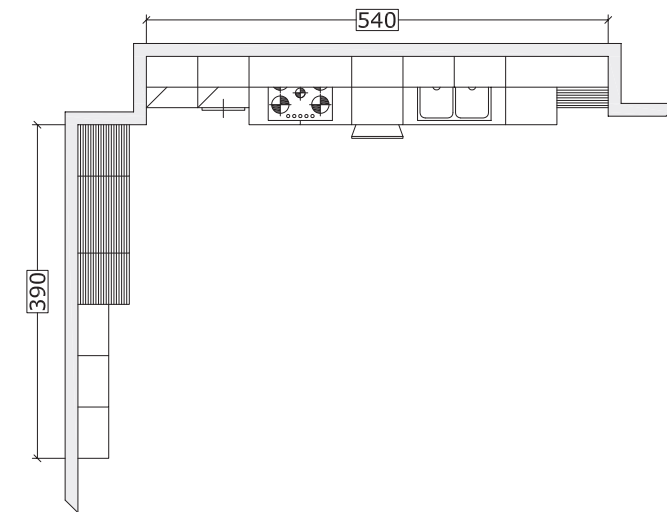

8

Meringa_Caramello

FIIORELLA

Fiorella is my kitchen